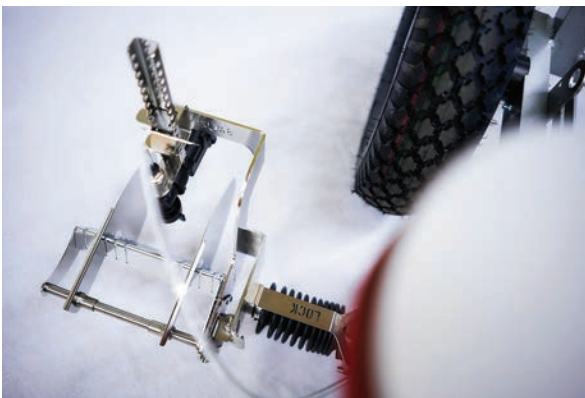

- Optimal work efficiency
- 75 % time saving
- Reduced ink consumption

2

UNBEATABLE CENTIMETER ACCURACY

Thanks to the cutting-edge GPS and laser positioning technology, SWOZI is able to reach millimeter accuracy (laser), anywhere both outdoor and indoor.

Straight lines

Perfect angles

Perfect circles

IN ONE GO.

3

UTMOST FLEXIBILITY AND FREEDOM

NO MORE STRINGS AND TAPES

- + No more time consuming and resource-intensive work
- + Over 100 sport templates with 1000s of variations
- + Fully customizable, smart templates
- + Can be used by anyone after 10 minutes of training
- + SWOZI works with different positioning sources:
Laser for stadiums and areas with poor GPS reception, GPS for outdoor sports fields.

THE SWOZI CART IS DESIGNED FOR OPTIMAL WORK EFFICIENCY, ACCURACY AND MOBILITY

The SWOZI cart is made of lightweight aluminum with a handle bar for easy pushing.

The line width and spray rate are adjustable to your needs.

Swozi attachment can be added to any Kromer model for GPS accurate painting.

SWOZI CART PRO – LASER

With the laser tracker you can also mark 100% accurate when there is no satellite reception. As a supplement to the GPS solution or as a stand-alone solution. Especially in covered stadiums or on sports fields surrounded by dense trees, the GPS signal can be too weak.