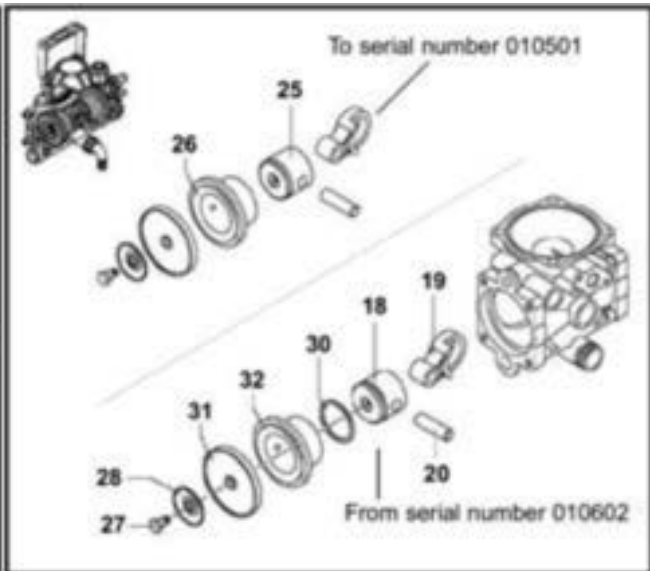

Fig #	Part Number	Description
20	KR-03267	PISTON PIN
27	KR-03351	RETAINING BOLT
28	KR-03352	PLATE
30	KR-03266	PISTON RING
32	KR-03265	PISTON SLEEVE
33	KR-03053	O-RING, SIGHT GLASS
34	KR-03050	OIL SIGHT GLASS
36	KR-03358	O-RING
37	KR-03357	RING NUT
62	KR-03051	CAP
104	KR-02165	ELBOW
124	KR-02902	HEAD
125	KR-02164	VALVE KIT,
127	KR-03052	O-RING
	KR-02821	DIAPHRAM KIT
	KR-02820	O-RING KIT
	KR-03054	OIL SIGHT GLASS KIT, INCLUDES 34, ,127 AND 62