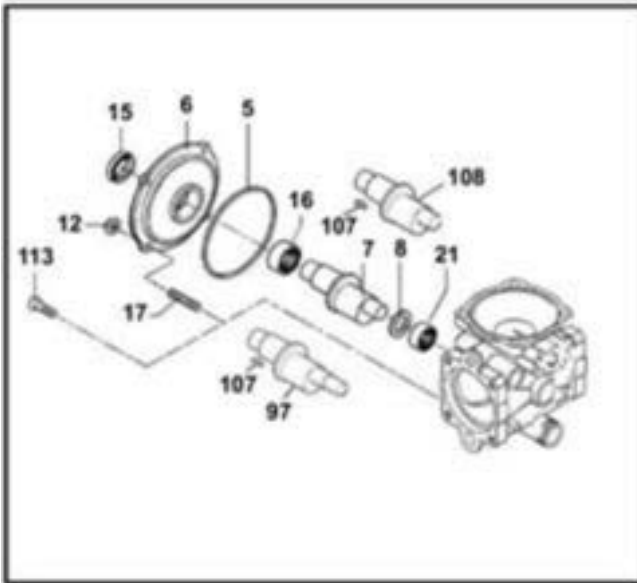

Fig #	Part Number	Description
20	KR-03267	PISTON PIN
27	KR-03351	RETAINING BOLT
28	KR-03352	PLATE
30	KR-03266	PISTON RING
32	KR-03265	PISTON SLEEVE
33	KR-03053	O-RING, SIGHT GLASS
34	KR-03050	OIL SIGHT GLASS
36	KR-03358	O-RING
37	KR-03357	RING NUT
62	KR-03051	CAP
104	KR-02165	ELBOW
124	KR-02902	HEAD
125	KR-02164	VALVE KIT,
127	KR-03052	O-RING
	KR-02821	DIAPHRAM KIT
	KR-02820	O-RING KIT
	KR-03054	OIL SIGHT GLASS KIT, INCLUDES 34, ,127 AND 62