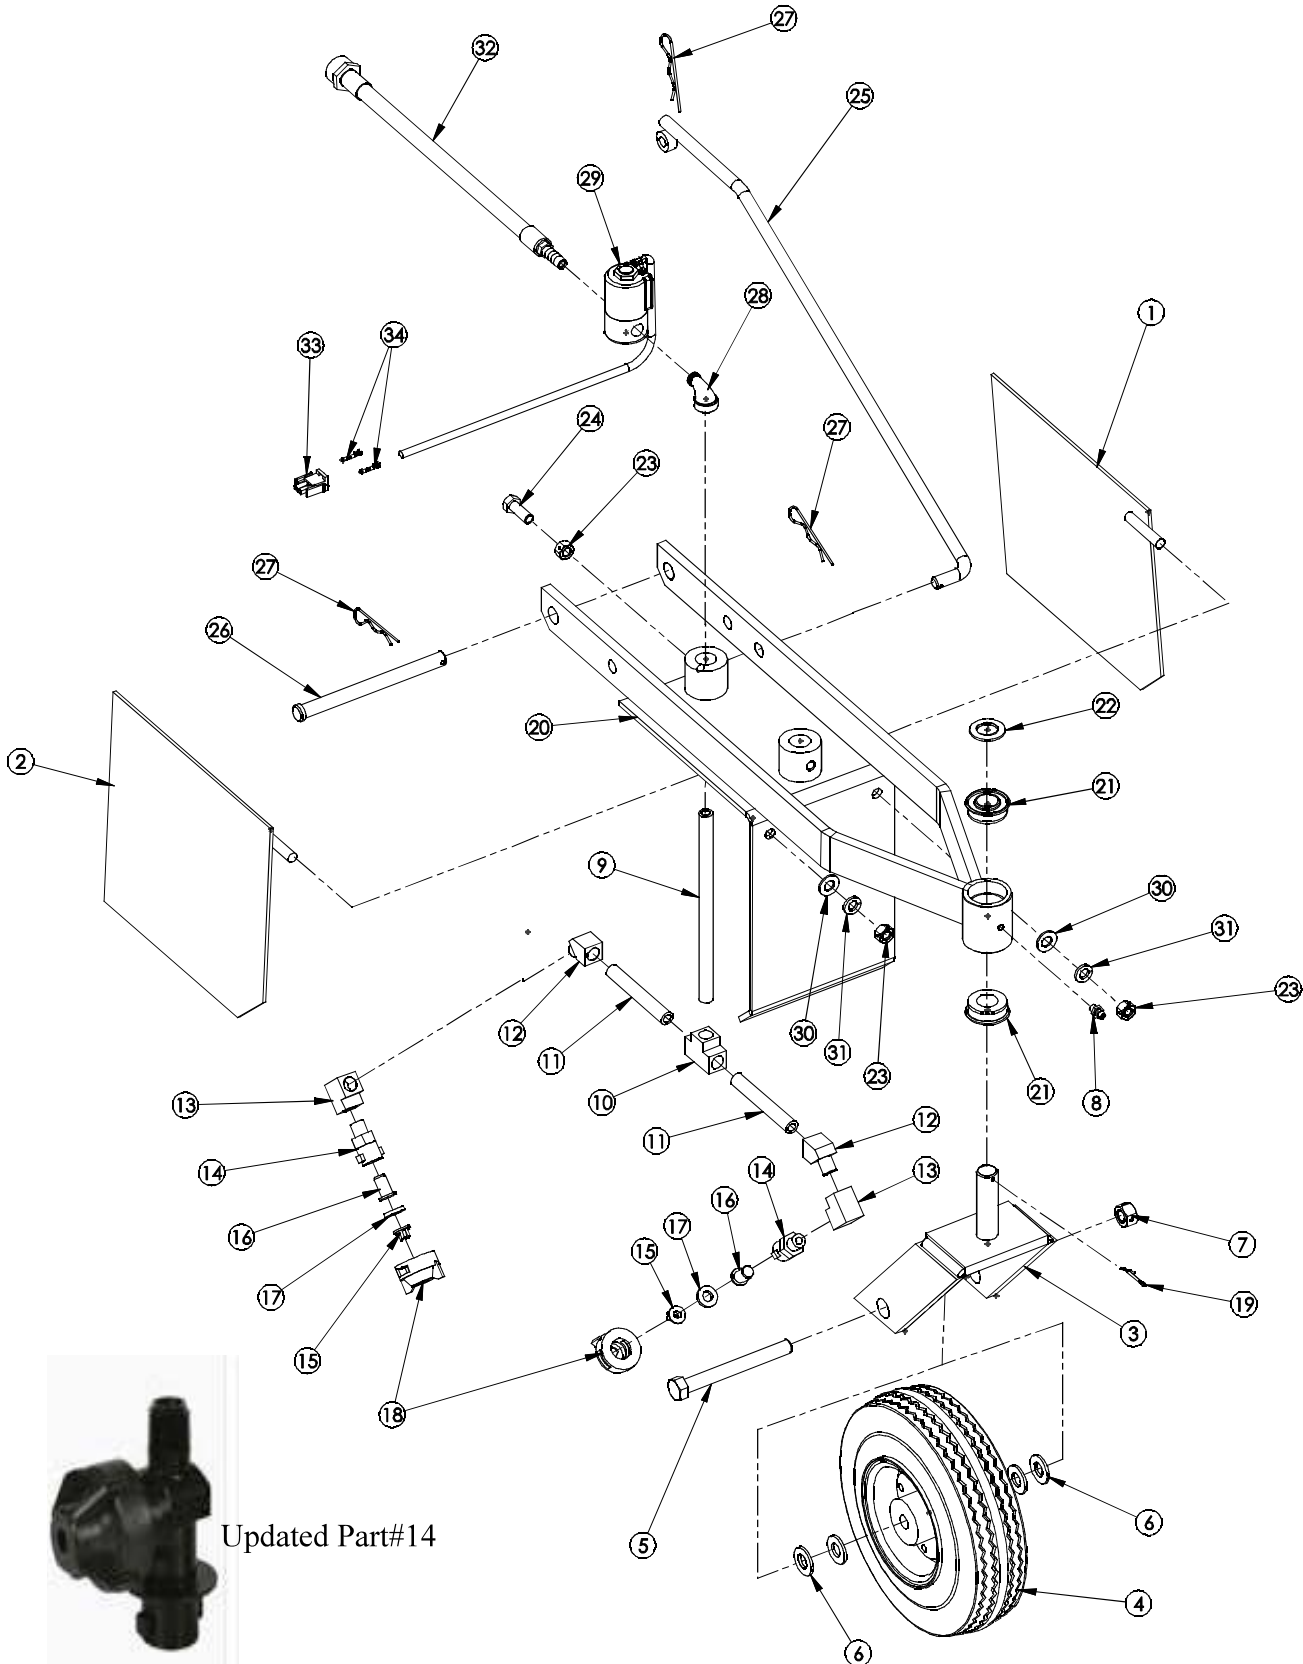

Accessories

Single Line Painter Group (SLP)

Accessories

Single Line Painter Group (SLP)

IP-00040

Ref.	Part No.	Description	Qty.
1	KR-03418	PAINTER SIDE, LT	1
2	KR-03419	PAINTER SIDE, RT	1
3	KR-01845	FORK	1
4	KR-00828	WHEEL AND TIRE ASSY	1
5	KR-00143	BOLT	1
6	KR-00533	WASHER	2
7	KR-00850	NUT REV	1
8	KR-00608	ZERK STR	1
9	KR-00926	PIPE	1
10	KR-02854	FITTING TEE	1
11	KR-02857	PIPE	2
12	KR-02856	FITTING, S-ELL	2
13	KR-02855	FITTING, ELL	2
14	KR-02858	NOZZLE BODY ***UPDATE*** WITH CHECK VALVE	2
15	KR-02861	NOZZLE TIP	2
16	KR-02862	SCREEN / CHECK VALVE	2
17	KR-00300	GASKET	2
18	KR-02860	CAP	2
19	KR-00412	PIN, COTTER	1
20	KR-02355	LINER BOX FRAME	1
21	KR-02060	BEARING	2
22	KR-01986	SPACER	1
23	KR-01975	NUT REV	3
24	KR-00166	BOLT	1
25	KR-01840	ROD, LIFT	1
26	KR-01085	PIN, CLEVIS	1
27	KR-02173	HAIRPIN	3
28	KR-01175	FITTING, S-ELL	1
29	KR-02960	SOLENOID	1
	KR-01744	SOLENOID REPAIR KIT-	
30	KR-00538	WASHER	2
31	KR-00855	LOCKWASHER	2
32	KR-01905	HOSE ASSY	1
33	KR-02913	PLUG	1
34	KR-02916	PIN, ELECTRICAL FEMALE	2