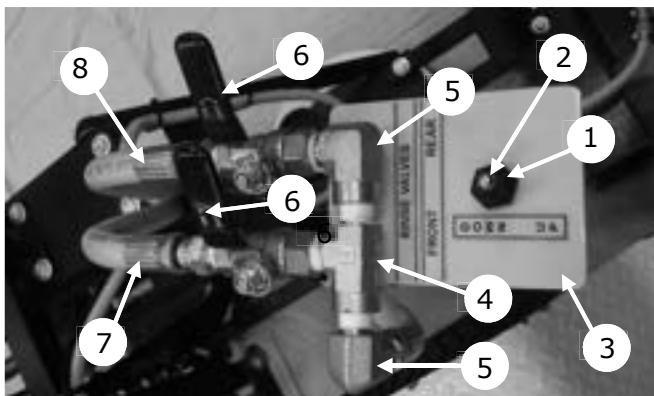

Accessories

Line Remover (LR)

Accessories

Line Remover (LR)

Ref.	Part No.	Description	Qty.
1	KR-01305	BOOT	1
2	KR-01999	SWITCH	1
3	KR-03533	PLATE	1
4	KR-03519	FITTING, TEE	1
5	KR-02193	FITTING, E90	2
6	KR-02145	VALVE, BALL	2
7	KR-03536	HOSE, WATER FRONT	1
8	KR-03537	HOSE, WATER REAR	1
9	KR-01902	FITTING, TEE	1
10	KR-01901	FITTING	1
11	KR-01933	CLAMP	3
12	KR-03539	BOOM TEE ASSEMBLY	1
13	KR-01906	HOSE, COIL	1
14	KR-02709	BRACKET, BRACE	1
15	KR-00287	BUMPER MOUNT	1
16	KR-02707	SPACER	1
17	KR-02404	TURNBUCKLE	1
18	KR-03535	HOSE	1
19	KR-02846	FITTING, QUICK COUPLER, FEMALE	1
19	KR-00761	FITTING, QUICK COUPLER, FEMALE (OLDSTYLE)	1
20	KR-00762	FITTING, QUICK COUPLER, MALE	1
20	KR-02845	FITTING, QUICK COUPLER, MALE (OLD STYLE)	1
21	KR-03261	FITTING, E90	1
22	KR-03540	HOSE	2
23	KR-01900	NOZZLE, SPRAY, TIP, RED	2
24	KR-02523	BROOM HOLDER	1
25	KR-02522	BROOM MOUNT	1
26	KR-03369	DISC BRUSH, 14"	2
27	KR-02525	PLATE, MOTOR MOUNT	1
28	KR-02524	BRACKET, REAR	1
29	KR-03384	MOUNT, WATER CONTROL	1
30	KR-02194	HOSE, HYDRAULIC	1
31	KR-02196	HOSE, HYDRAULIC	1
32	KR-02105	PLATE, UPPER FRAME	1
33	KR-03377	BRUSH, 14" HORSE HAIR	2
34	KR-03406	FITTING	4
35	KR-02168	MOTOR	2
36	KR-01895	BRUSH, 8" HORSE HAIR	2
37	KR-02526	ACTUATOR MOUNT	1
38	KR-01864	ACTUATOR	1
39	KR-03538	CLAMPS	2
40	KR-01610	WING NUT	1
41	KR-02521	BOOM, SOLVENT	1
42	KR-00471	FITTING, E90	1