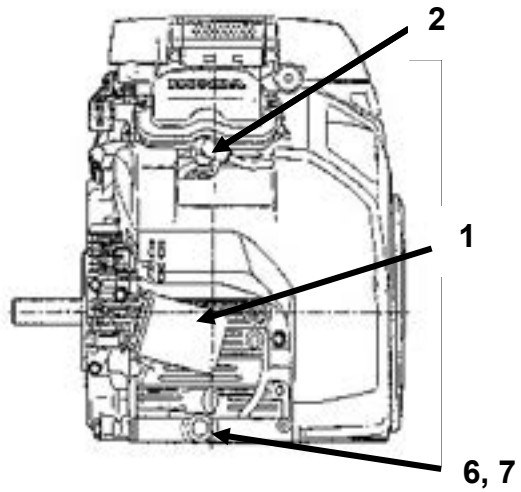

Standard Parts

GX610 Engine Parts Group

Standard Parts

GX610 Engine Parts Group

Ref.	Part Number	Description	QTY
1	KR-03097	OIL FILTER	1
2	KR-03433	SPARK PLUG	2
3	KR-03039	FUEL FILTER	1
4	KR-03038	AIR FILTER FOAM	1
5	KR-03037	AIR FILTER PAPER	1
6	KR-01914	WASHER	1
7	KR-01913	DRAIN PLUG	1