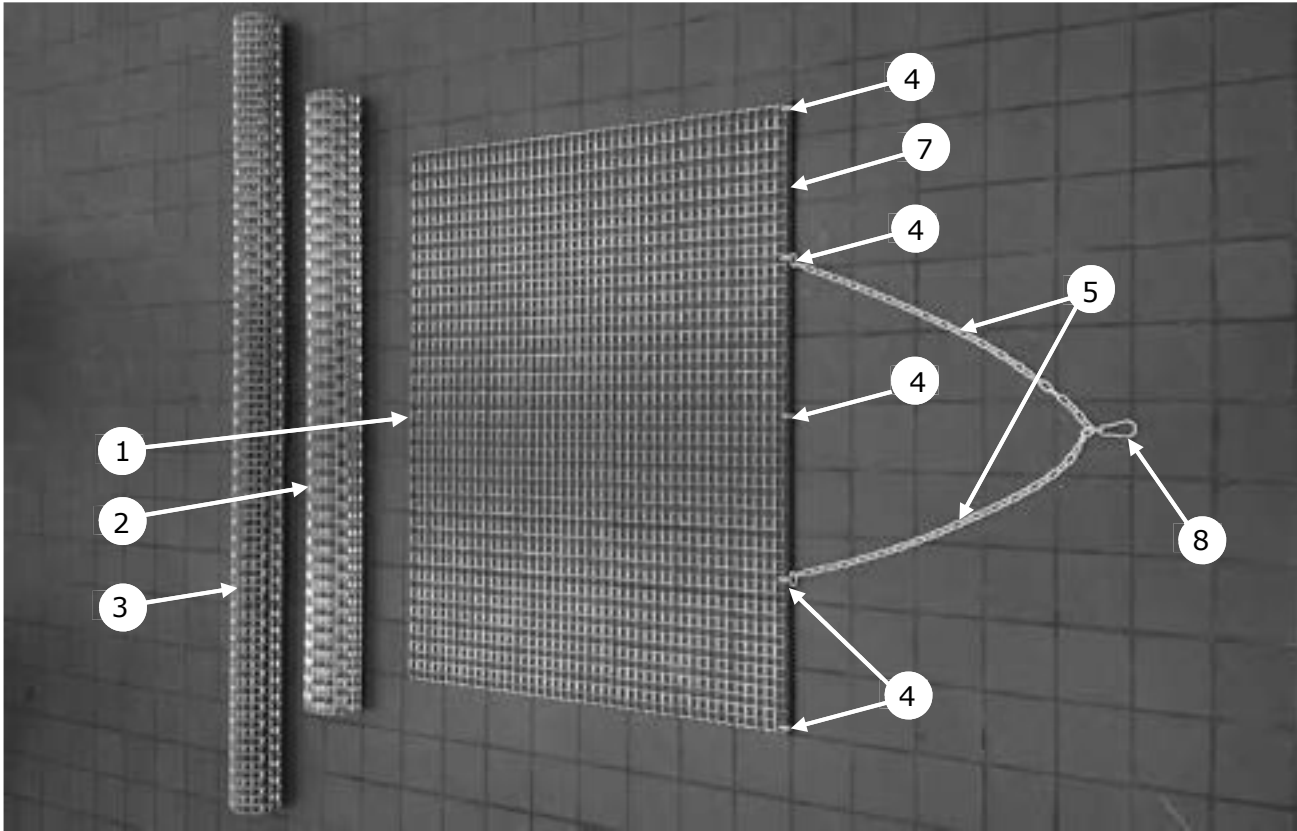

Accessories

Accessories

Drag Mat and Carrier 60", 72", & 96" (DM-60, DM-72, DM-96)

Ref.	Part No.	Description	Qty.
1	KR-00439	DRAGMAT 60"	1
2	KR-00440	DRAGMAT 72"	1
3	KR-02761	DRAGMAT 96"	1
4	KR-02183	CLAMP	5
5	KR-02101	CHAIN	2
6	KR-02351	DRAGMAT CARRIER	1
7	KR-00441	PIPE (DM-60 ONLY)	1
7	KR-00442	PIPE (DM-72 ONLY)	1
7	KR-02893	PIPE (DM-96 ONLY)	1
8	KR-03550	CARBINER	1
9	KR-02670	CARRIER, STANDARD, DRAG MAT	1
10	KR-03390	CARRIER, EXTENDED, DRAG MAT	1
11	KR-00180	BOLT	4
12	KR-00856	LOCKWASHER	4
13	KR-00957	NUT	4
14	KR-03390	CARRIER, UTILITY BOX MOUNT	1
15	KR-00166	BOLT	2
16	KR-00539	WASHER	2
17	KR-00855	LOCKWASHER	2
18	KR-00948	NUT	2
19	KR-03633	PIN, RETAINER	2
20	KR-02363	CLIP, HAIRPIN	4