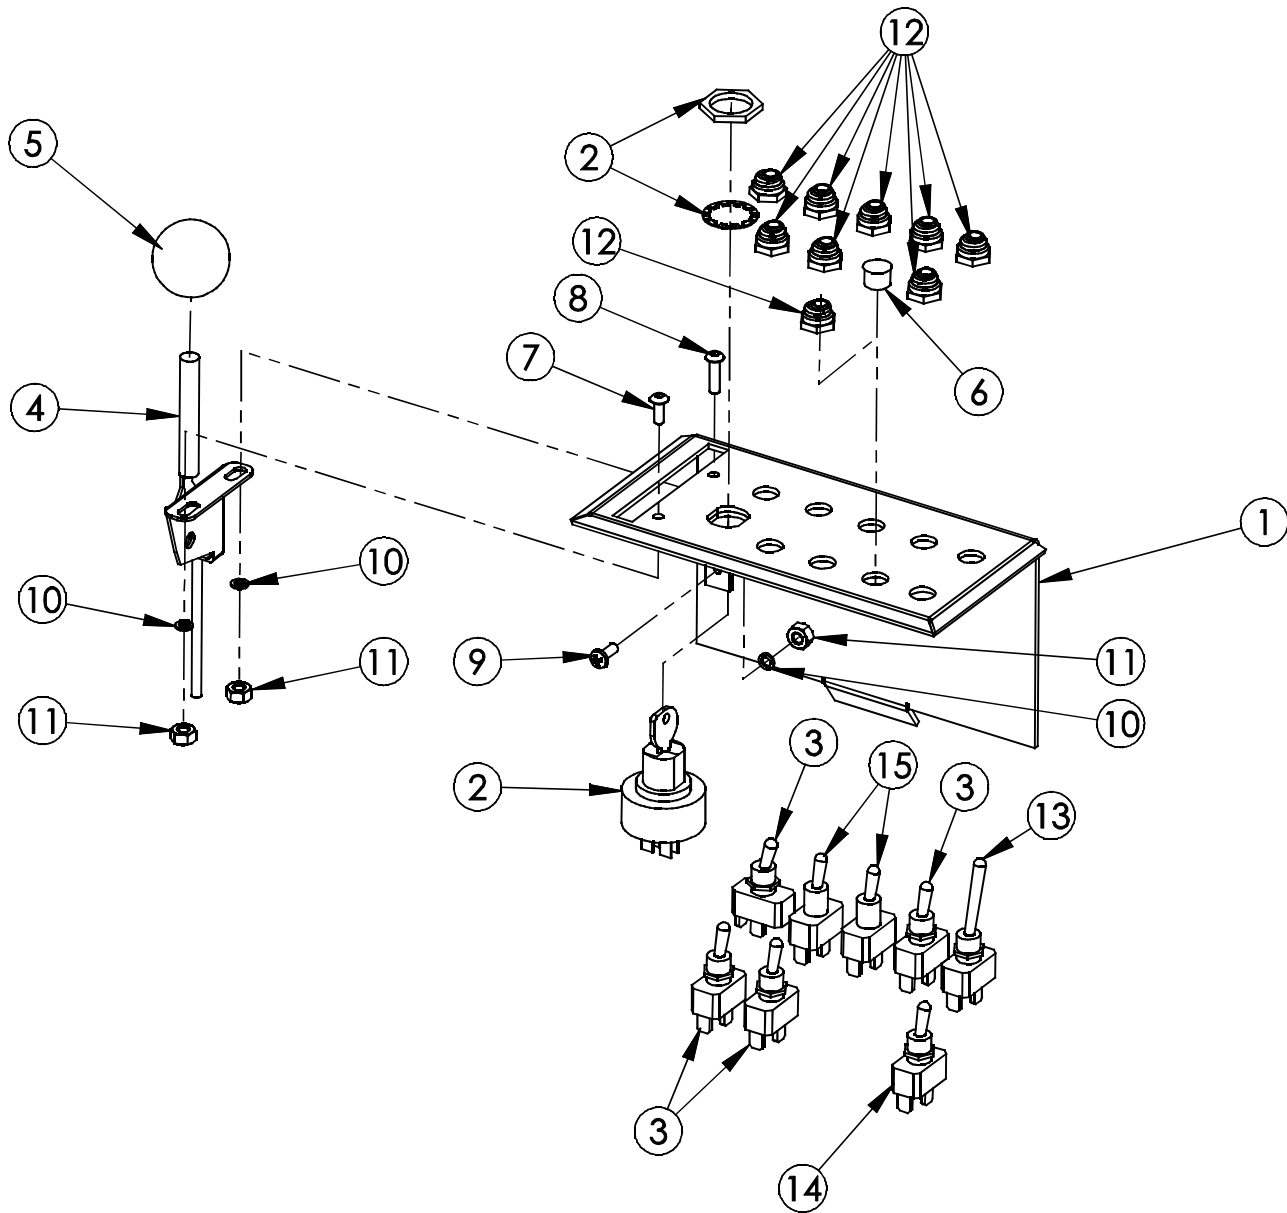

Standard Parts

Left Pod Instrument Panel Group, (FC1, FC3, FC4)

Standard Parts

Left Pod Instrument Panel Group, (FC1, FC3, FC4)

IP-00031

Ref.	Part Number	Description	QTY.
1	KR-41049	CONTROL PANEL FC1, 3, 4	1
2	KR-03096	SWITCH ENGINE	1
3	KR-01310	SWITCH	4
4	KR-02999	THROTTLE ASSY LEVER+CABLE	1
5	KR-03442	THROTTLE KNOB	1
6	KR-01945	PLUG	1
7	KR-03423	BOLT	1
8	KR-03424	BOLT	1
9	KR-03428	SCREW	1
10	KR-03139	LOCKWASHER	3
11	KR-00952	NUT	3
12	KR-01305	BOOT HALF	9
13	KR-03200	SWITCH	1
14	KR-01311	SWITCH	1
15	KR-03443	SWITCH	2