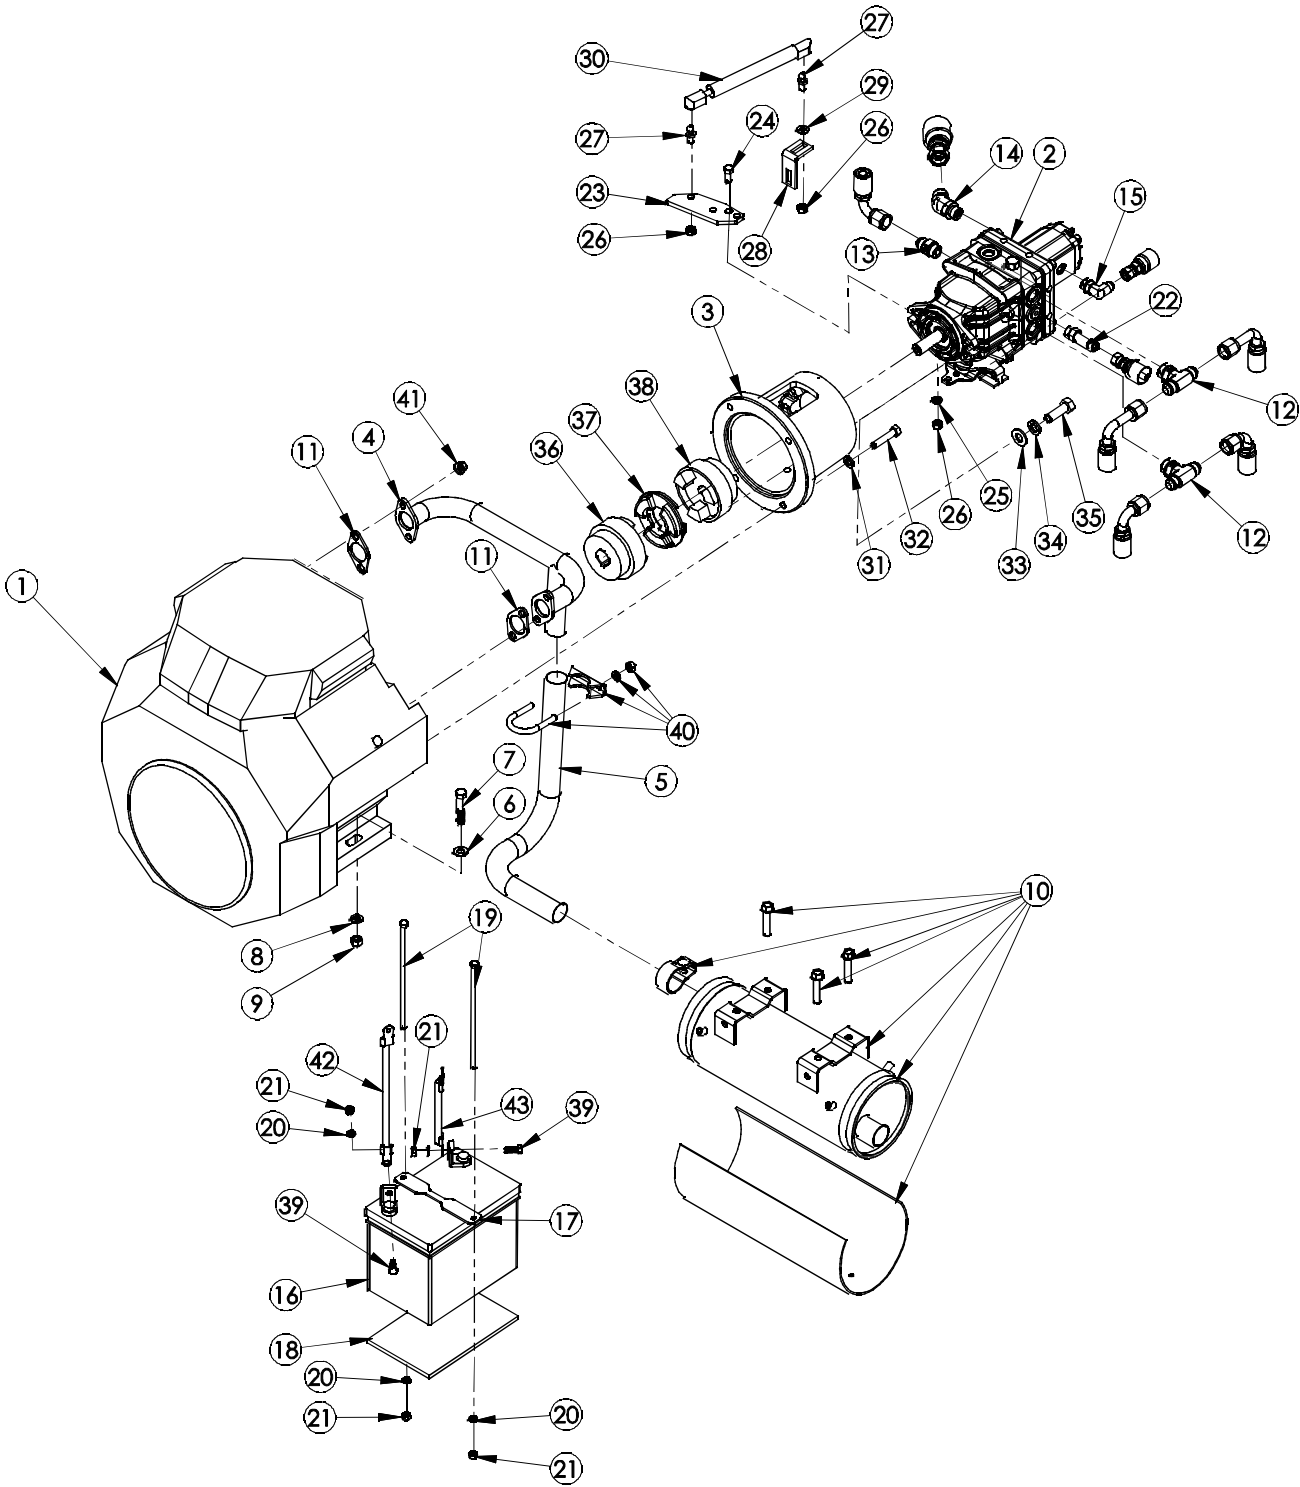

Standard Parts

Engine and Transmission Group

Standard Parts

Engine and Transmission Group

IP-00029

Ref.	Part No.	Description	Qty.
1	KR-03087	ENGINE GX630	1
2	KR-02973	HYDRAULIC PUMP	1
3	KR-02980	BELLHOUSING	1
4	KR-03031	A-PIPE	1
5	KR-03033	B-PIPE	1
6	KR-00539	WASHER	8
7	KR-00169	BOLT	4
8	KR-00855	LOCKWASHER	4
9	KR-00948	NUT	4
10	KR-03040	MUFFLER KIT	1
11	KR-03469	GASKET, EXHAUST	2
12	KR-03262	FITTING TEE	2
13	KR-03254	FITTING STR	1
14	KR-03179	FITTING E45	1
15	KR-03264	FITTING E90	1
16	KR-00092	BATTERY	1
17	KR-31178	BATTERY HOLD DOWN	1
18	KR-31205	BATTERY SPACER	1
19	KR-02340	BOLT	2
20	KR-00853	LOCKWASHER	4
21	KR-00952	NUT	4
22	KR-03255	FITTING STR LNG	1
23	KR-31204	PLATE, QUADRANT	1
24	KR-00181	BOLT	2
25	KR-00856	LOCKWASHER	2
26	KR-02005	NUT	4
27	KR-03029	STUD	2
28	KR-31203	BRACKET	1
29	KR-03134	WASHER	1
30	KR-03028	DAMPER, PROPEL	1
31	KR-03142	LOCKWASHER	4
32	KR-00164	BOLT	4
33	KR-00533	WASHER	2
34	KR-00852	LOCKWASHER	2
35	KR-00148	BOLT	2
36	KR-02981	COUPLING HUB ENGINE	1
37	KR-02983	COUPLING INSERT	1
38	KR-02982	COUPLING HUB PROPEL PUMP	1
39	KR-00162	BOLT	1
40	KR-03464	CLAMP, MUFFLER	2
41	KR-03469	NUT	4
42	KR-03467	BATTERY CABLE NEG	1
43	KR-03466	BATTERY CABLE POS	1