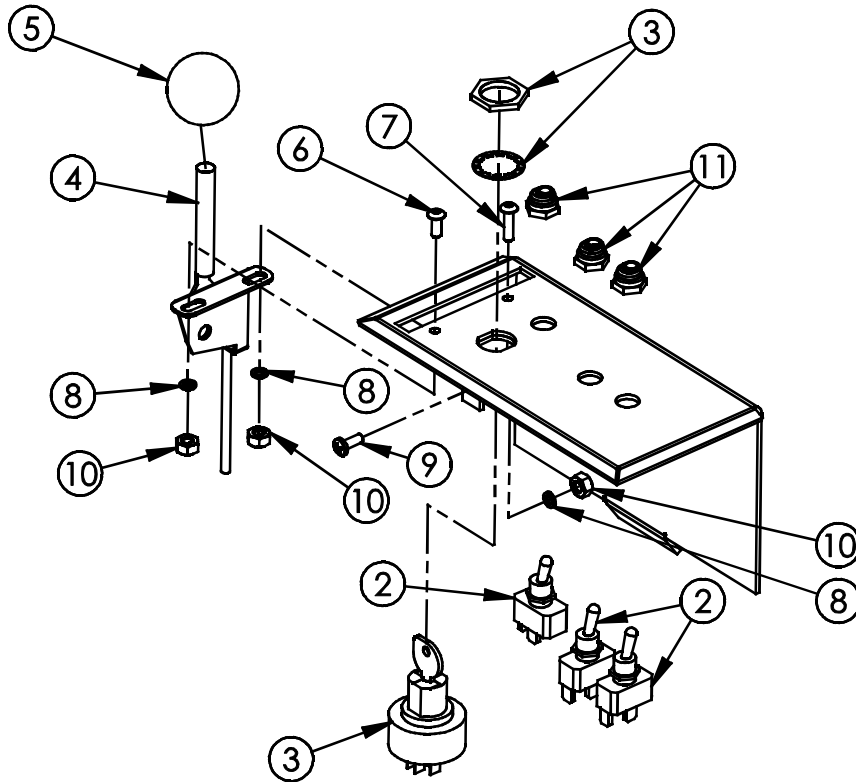

Standard Parts

Left Pod Instrument Panel Group, (FC2, FC5)

Standard Parts

Left Pod Instrument Panel Group, (FC2, FC5)

IP-00037

Ref.	Part Number	Description	QTY.
1	KR-41076	CONTROL PANEL FC2 FC5	1
2	KR-01310	SWITCH	3
3	KR-03096	SWITCH ENGINE	1
4	KR-02992	CABLE THROTTLE	1
5	KR-03442	KNOB	1
6	KR-03423	BOLT	1
7	KR-03424	BOLT	1
8	KR-03139	LOCKWASHER	3
9	KR-03428	SCREW	1
10	KR-00952	NUT	3
11	KR-01327	BOOT HALF	3