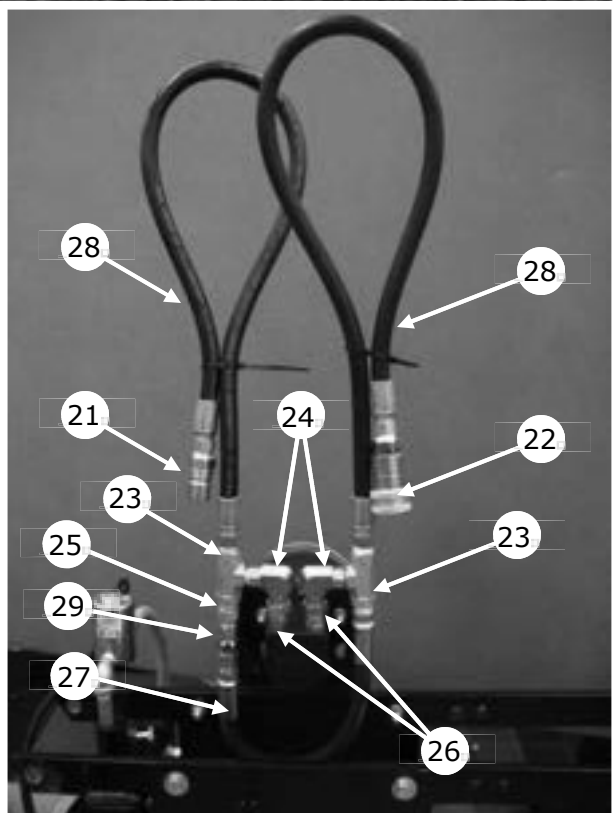

Accessories

Line Cutter/Painter (LC1) 1 of 2

Accessories

Line Cutter/Painter (LC1) 1 of 2

Ref.	Part No.	Description	Qty.
1	KR-02703	SPACER, 1" THICK	1
2	KR-02829	ZERK	1
3	KR-02702	SPACER, 1/2 " THICK	3
4	KR-02345	FORK ASSY	1
5	KR-00828	WHEEL AND TIRE	1
6	KR-02715	BLADE GUARD	1
7	KR-02503	BELT GUARD	1
8	KR-02960	SOLENOID ASSY	1
9	KR-00469	FITTING, E90	1
10	KR-00926	PIPE	1
11	KR-00985	FLAP, RT SIDE, PAINTER	1
12	KR-00421	UNION	1
13	KR-02858	NOZZLE BODY	1
14	KR-02862	CHECK VALVE / SCREEN	1
15	KR-00300	GASKET	1
16	KR-02861	SPRAY TIP, STAINLESS	1
17	KR-02860	CAP, HIGH PRESSURE	1
18	KR-03491	SOLENOID HOSE ASSY	1
19	KR-02313	SOLENOID HOSE WASHER	1
20	KR-03490	FLAP, LT SIDE, PAINTER	1
21	KR-02845	FITTING, QUICK CONNECT, MALE	1
22	KR-02846	FITTING, QUICK CONNECT, FEMALE	1
23	KR-02922	FITTING, TEE	2
24	KR-02926	FITTING, E90	2
25	KR-02925	FITTING, SWIVEL	1
26	KR-02923	FITTING, SWIVEL	2
27	KR-02927	HOSE, HYD	1
28	KR-02197	HOSE, HYD	2
29	KR-02924	CHECK VALVE	1
30	KR-02060	BEARING	2
30A	KR-00889	SHIM, FOR CLEARANCE	6
31	KR-00143	BOLT, AXLE	1
32	KR-00533	WASHER	4
33	KR-00850	REVNUT	1
34	KR-02173	CLIP, HAIRPIN	1