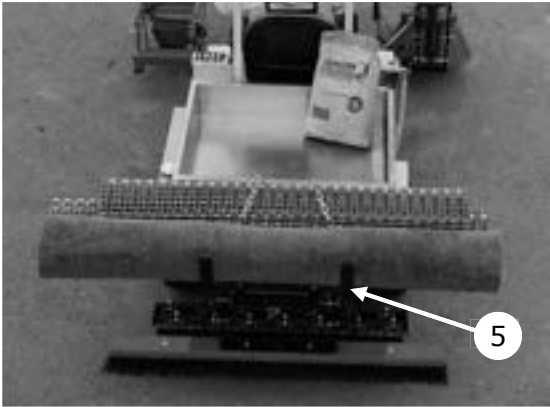

Accessories

Coco Mat (CM1)

Coco Mat (CM1)

Ref.	Part No.	Description	Qty.
1	KR-02944	COCO MAT	1
2	KR-02101	CHAIN, FT	2
3	KR-03550	CARIBINER	2
4	KR-02101	LINK, CHAIN	2
5	KR-02351	DRAG MAT CARRIER, STANDARD	1