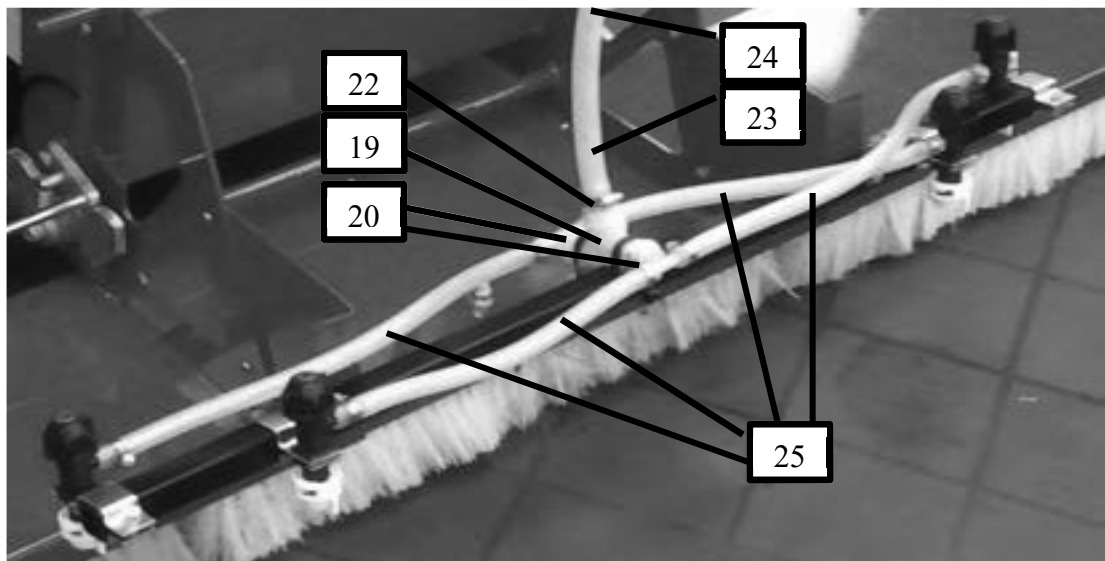

Drag Mat and Carrier 60", 72", & 96" (DM-60, DM-72, DM-96)

Accessories

Synthetic Field Appearance Groomer 72" Double (GA72SND) & Finish (GA72S finish)

Ref.	Part No.	Description	Qty.
1	KR-41023	MAIN FRAME	1
2	KR-31133R	BOOM MOUNT, RT	1
2	KR-31133L	BROOM MOUNT, LT	1
3	KR-21223	BOOM (GA72S finish)	1
4	KR-03186	BOLT	4
5	KR-03133	WASHER	4
6	KR-00952	NUT	4
7	KR-03111	BOLT	2
8	KR-03134	WASHER (GA72S finish)	2
9	KR-09957	BOLT (GA72S finish)	2
10	KR-00197	NOZZLE BODY ELL (GA72S finish)	4
11	KR-01372	CLAMP ASSY (GA72S finish)	4
12	KR-03489	NOZZLE (GA72S finish)	4
13	KR-02266	BOLT	6
14	KR-00539	WASHER	12
15	KR-03478	BROOM, SOFT BRISTLE, NATURAL FIBER	6
15	KR-03482	BROOM 24"	6
16	KR-00533	WASHER	6
17	KR-00948	NUT	6
18	KR-00855	LOCKWASHER	6
19	KR-01259	TEE	1
20	KR-01258	TEE, BARB	2
21	KR-02001	CLAMP, HOSE, ALL LOCATIONS	10
22	KR-00706	BARB	1
23	KR-03661	HOSE ASSY, SUPPLY	1
24	KR-00301	WASHER, AT GARDEN HOSE END	1
25	KR-00227	HOSE, CUT TO LENGTH (GA72S finish)	7