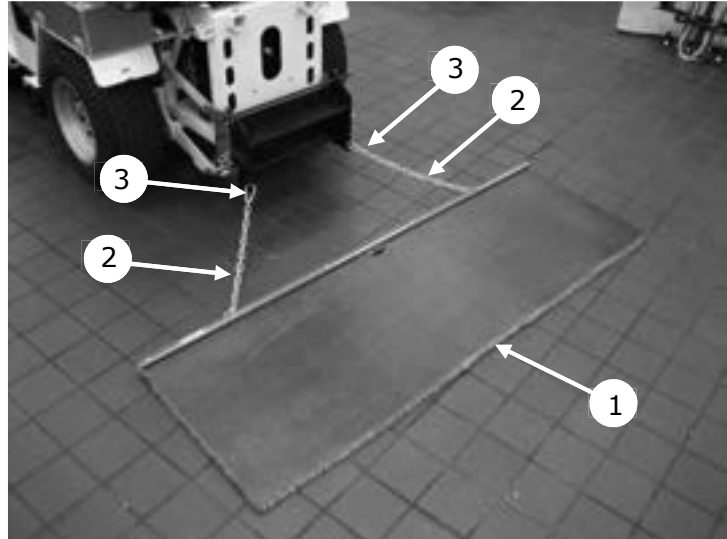

Accessories

Coco Mat (CM1)

Coco Mat (CM1)

Ref.	Part No.	Description	Qty.
1	KR-02944	COCO MAT	1
2	KR-02101	CHAIN, FT	2
3	KR-03550	CARIBINER	2
4	KR-02101	LINK, CHAIN	2
5	KR-02351	DRAG MAT CARRIER, STANDARD	1