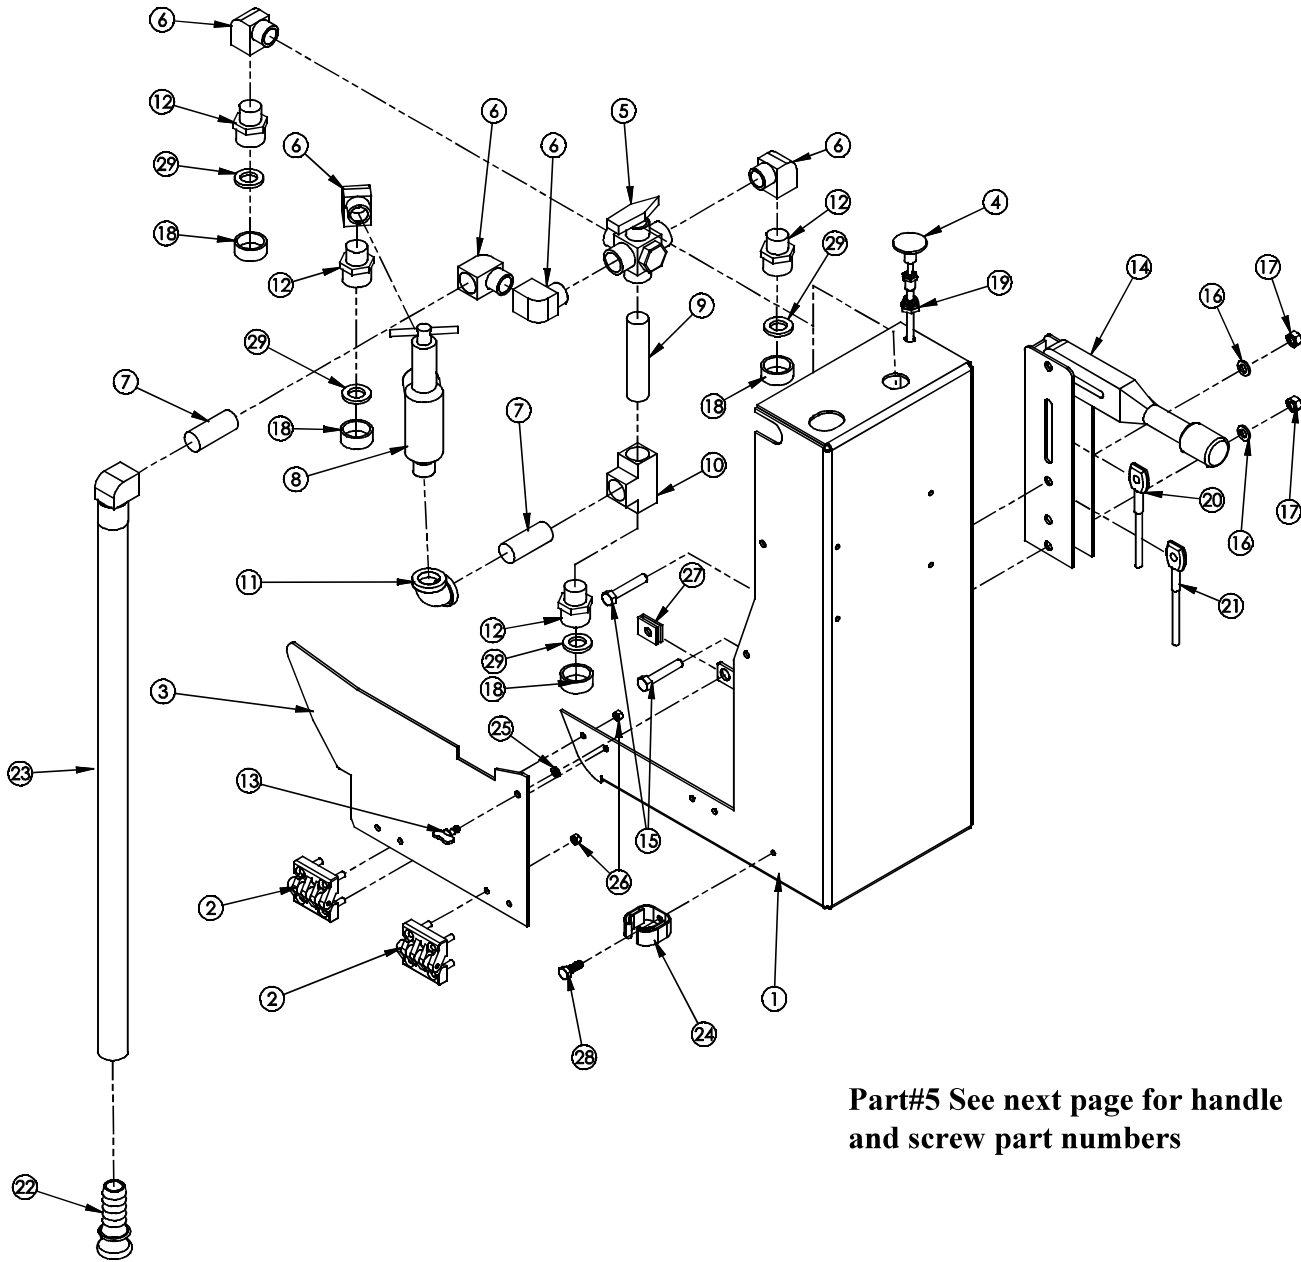

Standard Parts

Right Pod Group

**Part#5 See next page for handle
and screw part numbers**

Standard Parts

Right Pod Group

IP-00028

Ref.	Part Number	Description	QTY.
1	KR-41015	RIGHT POD	1
2	KR-03089	HINGE	2
3	KR-31110	DOOR ACCESS	1
4	KR-03092	CHOKE CABLE	1
5	KR-03016	VALVE (4 Way Handle/Dial Only KR-03017) (Screw KR-01298)	1
6	KR-02292	FITTING SE	5
7	KR-02387	PIPE	2
8	KR-02994	REGULATOR	1
9	KR-02931	FITTING STR	1
10	KR-02293	FITTING TEE	1
11	KR-02095	FITTING EL	1
12	KR-02290	FITTING STR	4
13	KR-03178	STUD	1
14	KR-03023	BRAKE HANDLE ASSY	1
15	KR-00176	BOLT	2
16	KR-00856	LOCKWASHER	2
17	KR-00957	NUT	2
18	KR-02879	OPTION- CAP	4
19	KR-01305	BOOT HALF	1
20	KR-03021	CABLE, BRAKE LT	1
21	KR-03022	CABLE, BRAKE RT	1
22	KR-02031	OPT- QUICK COUPLER MALE	1
23	KR-03437	HOSE DRAIN, ASSY	1
24	KR-03235	CLIP	1
25	KR-03177	RETAINER, STUD	1
26	KR-03438	NUT	8
27	KR-03183	CLIP, RECEPTACLE	1
28	KR-03104	BOLT	1
29	KR-02313	GASKET, HP	4