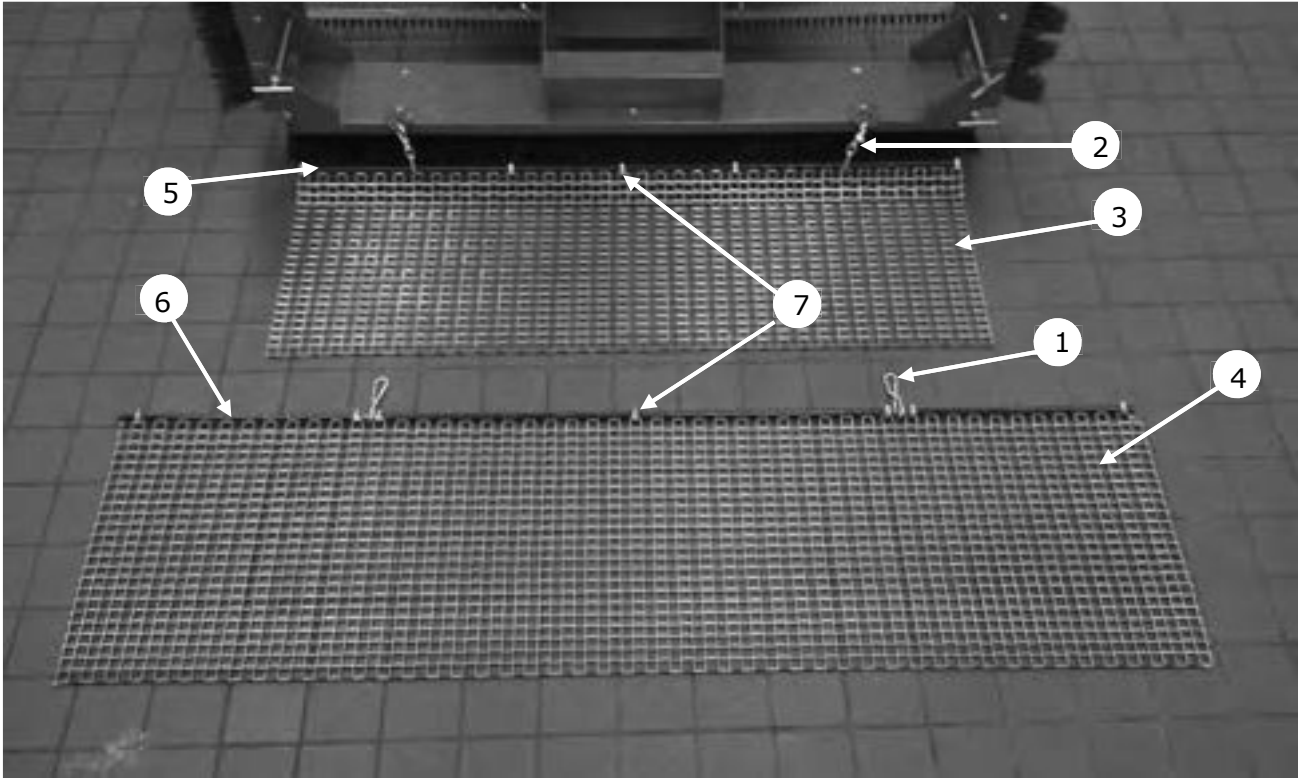

Accessories

Drag Mat Short Coupled 72" & 96" (DMSC-72 & DMSC-96)

Accessories

Drag Mat and Carrier 60", 72", & 96" (DM-60, DM-72, DM-96)

Ref.	Part No.	Description	Qty.
1	KR-03550	CARBINER	4
2	KR-03640	LINK, COUPLER	4
3	KR-03652	DRAG MAT, 72"	1
4	KR-03653	DRAG MAT, 96"	1
5	KR-00442	PIPE, 72"	1
6	KR-02893	PIPE, 96"	1
7	KR-02183	CLAMP	5