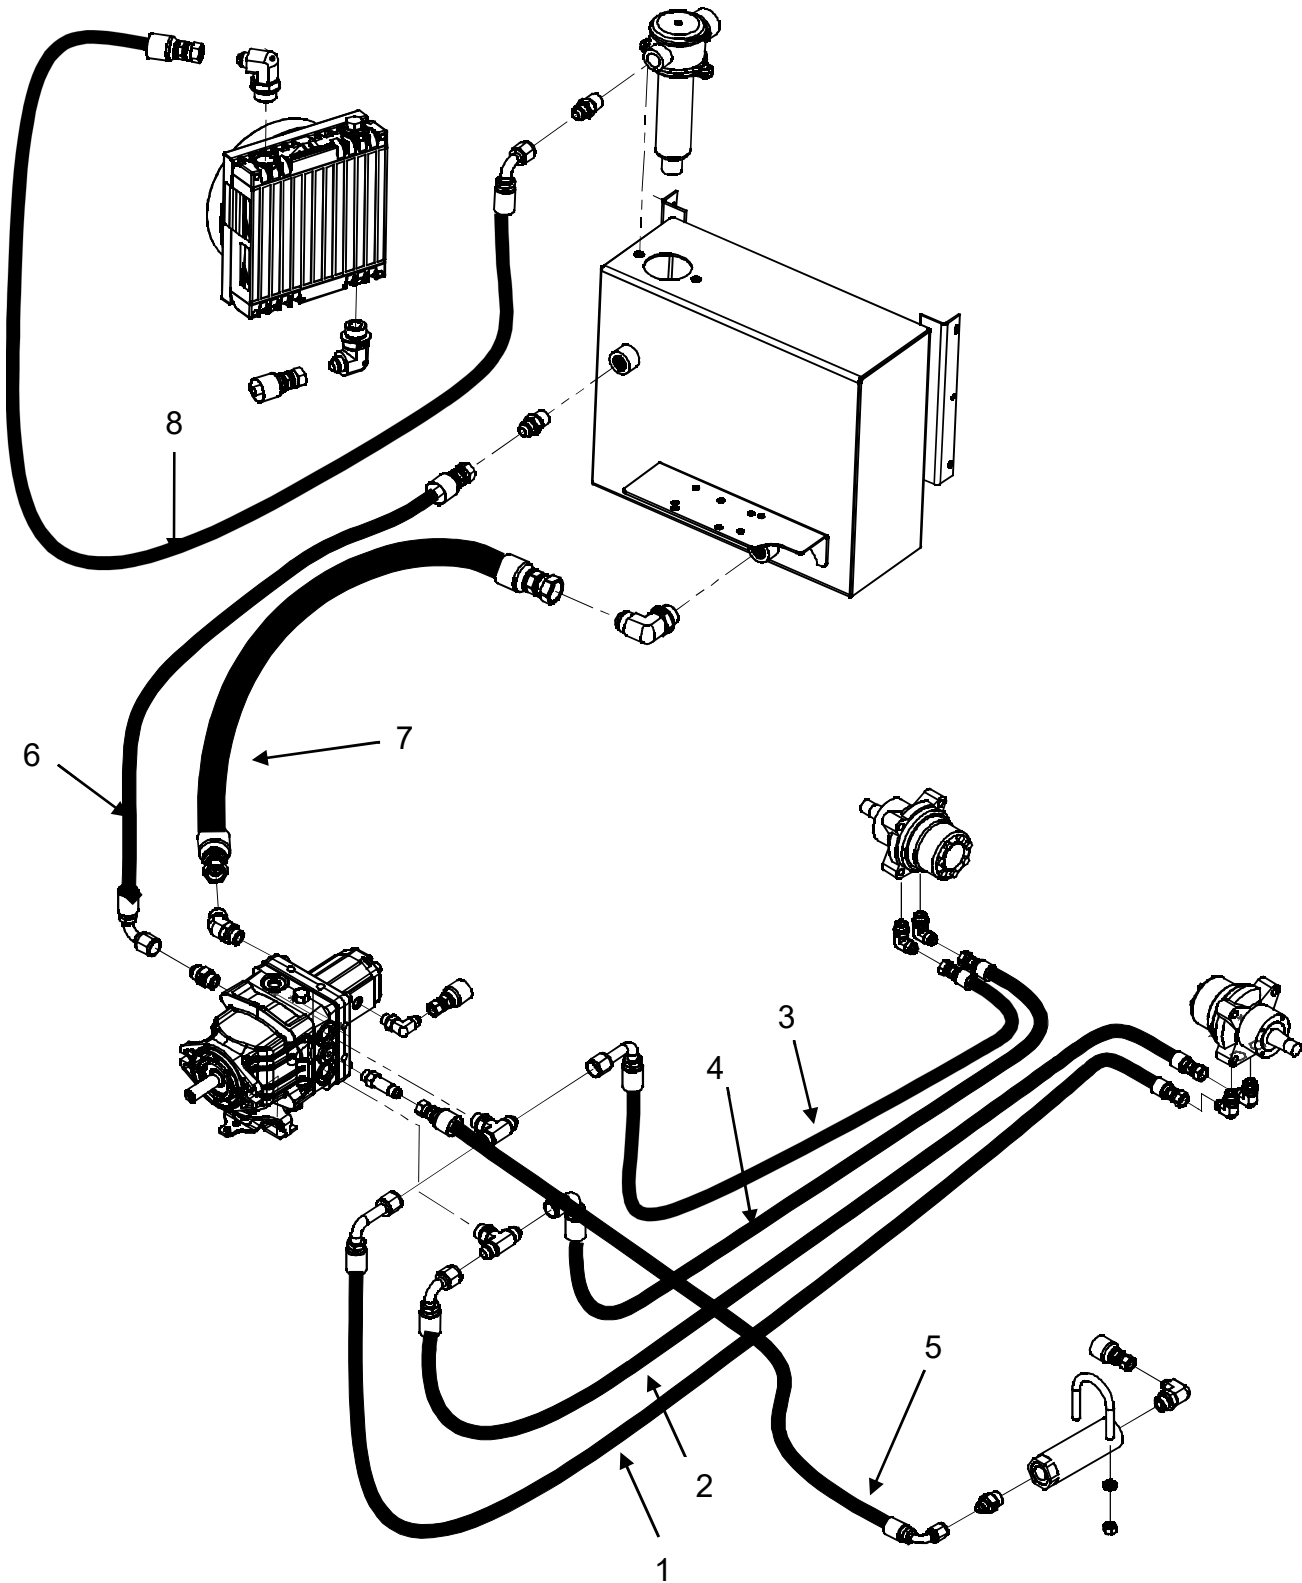

Standard Parts

Hydraulic Hoses Group

Standard Parts

Hydraulic Hoses Group

Ref.	Part No.	Description	Qty.
1	KR-03270	HOSE	1
2	KR-03271	HOSE	1
3	KR-03268	HOSE	1
4	KR-03269	HOSE	1
5	KR-03273	HOSE	1
6	KR-03274	HOSE	1
7	KR-03275	HOSE	1
8	KR-03282	HOSE	1