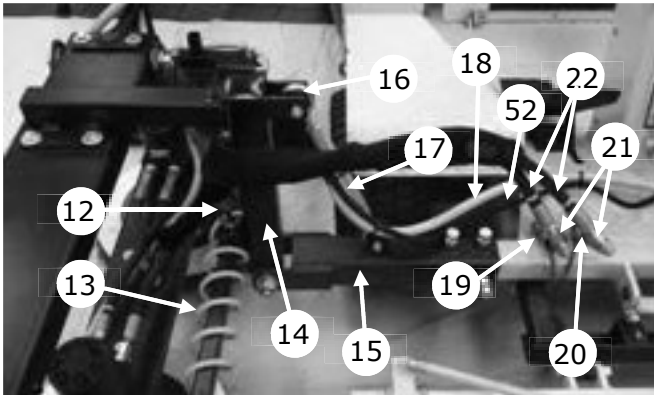

Accessories

Line Remover (LR)

Accessories

Line Remover (LR)

Ref.	Part No.	Description	Qty.
1	KR-01305	BOOT	1
2	KR-01999	SWITCH	1
3	KR-03533	PLATE	1
4	KR-03519	FITTING, TEE	1
5	KR-02193	FITTING, E90	2
6	KR-02145	VALVE, BALL	2
7	KR-03536	HOSE, WATER FRONT	1
8	KR-03537	HOSE, WATER REAR	1
9	KR-01902	FITTING, TEE	1
10	KR-01901	FITTING	1
11	KR-01933	CLAMP	3
12	KR-03539	BOOM TEE ASSEMBLY	1
13	KR-01906	HOSE, COIL	1
14	KR-02709	BRACKET, BRACE	1
15	KR-00287	BUMPER MOUNT	1
16	KR-02707	SPACER	1
17	KR-02404	TURNBUCKLE	1
18	KR-03535	HOSE	1
19	KR-02846	FITTING, QUICK COUPLER, FEMALE	1
19	KR-00761	FITTING, QUICK COUPLER, FEMALE (OLDSTYLE)	1
20	KR-00762	FITTING, QUICK COUPLER, MALE	1
20	KR-02845	FITTING, QUICK COUPLER, MALE (OLD STYLE)	1
21	KR-03261	FITTING, E90	1
22	KR-03540	HOSE	2
23	KR-01900	NOZZLE, SPRAY, TIP, RED	2
24	KR-02523	BROOM HOLDER	1
25	KR-02522	BROOM MOUNT	1
26	KR-03369	DISC BRUSH, 14"	2
27	KR-02525	PLATE, MOTOR MOUNT	1
28	KR-02524	BRACKET, REAR	1
29	KR-03384	MOUNT, WATER CONTROL	1
30	KR-02194	HOSE, HYDRAULIC	1
31	KR-02196	HOSE, HYDRAULIC	1
32	KR-02105	PLATE, UPPER FRAME	1
33	KR-03377	BRUSH, 14" HORSE HAIR	2
34	KR-03406	FITTING	4
35	KR-02168	MOTOR	2
36	KR-01895	BRUSH, 8" HORSE HAIR	2
37	KR-02526	ACTUATOR MOUNT	1
38	KR-01864	ACTUATOR	1
39	KR-03538	CLAMPS	2
40	KR-01610	WING NUT	1
41	KR-02521	BOOM, SOLVENT	1
42	KR-00471	FITTING, E90	1