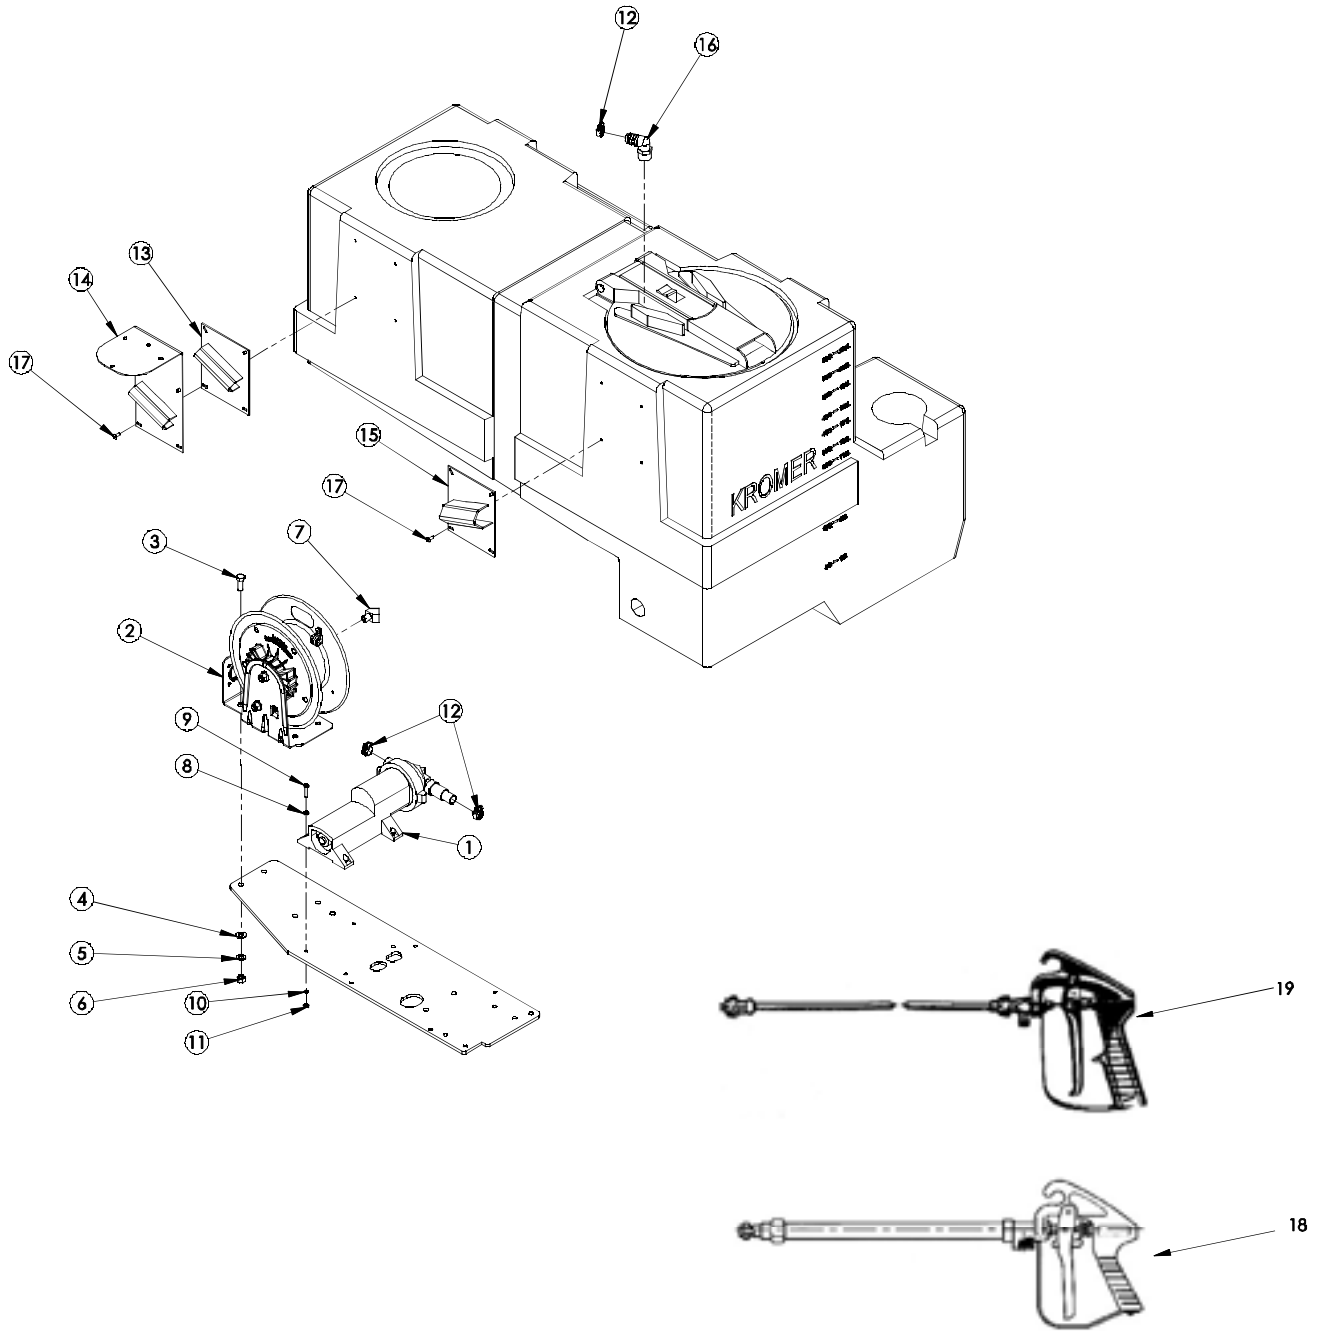

Accessories

Paint Accessories Group (EZF, FSGP, FSGC, & FSGPC)

Accessories

Paint Accessories Group (EZ, FSGP, FSGC, & FSGPC)

IP-00039

Ref.	Part no.	Description	Qty.
1	KR-03019	PUMP (EZ)	1
2	KR-03203	HOSE REEL ASSY (FSGP, FSGC, FSGPC)	1
3	KR-00166	BOLT (FSGP, FSGC, FSGPC)	4
4	KR-00539	WASHER (FSGP, FSGC, FSGPC)	4
5	KR-00855	LOCKWASHER (FSGP, FSGC, FSGPC)	4
6	KR-00948	NUT (FSGP, FSGC, FSGPC)	4
7	KR-02856	FITTING, E45 (FSGP, FSGC, FSGPC)	1
8	KR-03455	WASHER (EZ)	4
9	KR-03454	BOLT (EZ)	4
10	KR-00851	LOCKWASHER (EZ)	4
11	KR-02264	NUT (EZ)	4
12	KR-02183	CLAMP (EZ)	3
13	KR-41020	WAND HOLSTER	1
14	KR-41021	WAND HOLSTER, W BEACON	1
15	KR-41022	WAND HOLSTER	1
16	KR-00465	FITTING, E90	1
17	KR-03423	SCREW	8
18	KR-00614	SPRAY WAND, CHEMICAL (SEE BREAKDOWN)	1
	KR-01584	SPRAY WAND, CHEMICAL REPAIR KIT	
19	KR-00983	SPRAY WAND, PAINT (SEE BREAKDOWN)	1
	KR-01601	SPRAY WAND, PAINT, REPAIR KIT