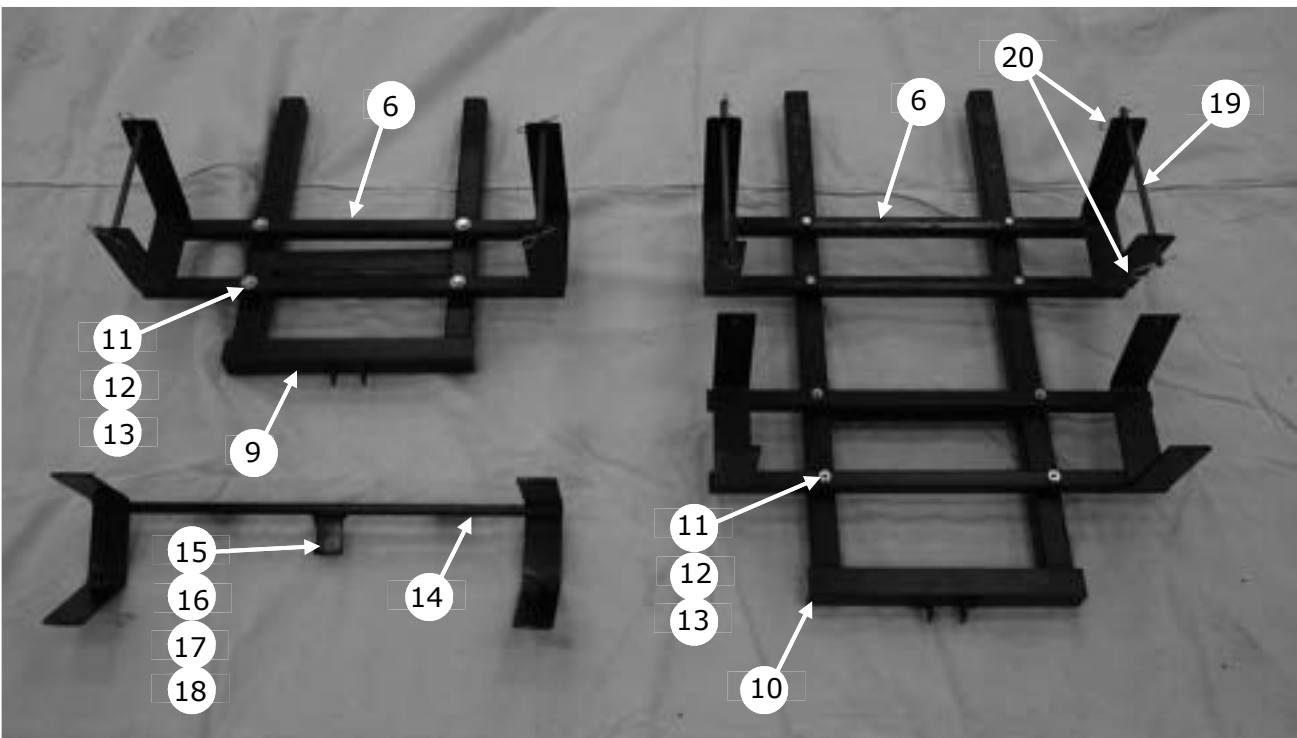

# Accessories

Drag Mat and Carrier 60", 72", & 96" (DM-60, DM-72, DM-96)