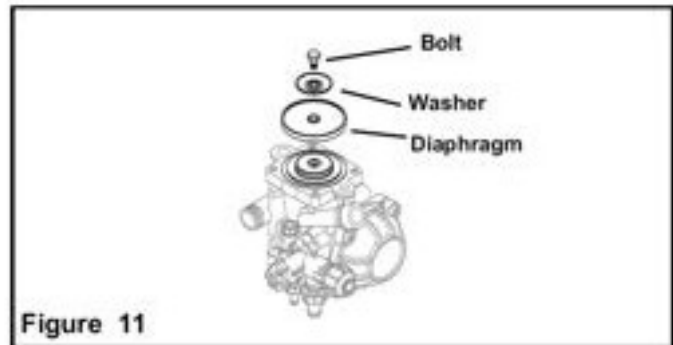

Maintenance Schedule

REGULAR SERVICE PERIOD Performed at every indicated month or operating hour interval, whichever comes first.		First Use	Each Use	First month or 40 hours	Every 3 months or 500 hours	Every 6 months or 1000 hours
Item						
Crankcase Oil	Check Level	X	X			
	Replace			X	X	
Gearbox Oil	Check Level	X	X			
	Replace			X	X	
Pulsation Dampener Pressure (in models with dampeners)	Set to 20% of working PSI	X				
	Check			X	X	
Diaphragms	Replace				X	
Valves	Check				X	
	Replace					X
O-rings	Check				X	
	Replace					X

Diaphragm Replacement: D30, D252, D303, D403 and D503

Change diaphragms every 500 hours or three months, whichever comes first.

1. Drain oil from crankcase as instructed previously.
2. Remove pump head bolts and heads.
3. Remove the bolt securing the diaphragm (See Figure 11).
4. Remove the old diaphragm and the washer (See Figure 11).
5. Install a new diaphragm; then turn the crankshaft to bring the piston to its down-stroke and seat the diaphragm into the sleeve groove.
6. Install the washer and bolts removed in steps 3 and 4.

Figure 11

7. Replace the pulsation dampener diaphragm by first bleeding the air from the dampener. Remove the bolts from the dampener cover and replace the diaphragm. Reassemble the cover in place and charge the dampener to 20% of the operating pressure.
8. Refill the crankcase with Hypro oil (part number 2160-0038). Rotate the shaft to distribute the oil, and fill to proper level.

Checking charge pressure- see first figure, next page.

Check the charge pressure on the pulsation damper Item 65. The pressure is checked with a standard automotive air gauge. The pressure should be 34 psi, or 20% of the maximum pressure that you will be operating the pump at. Exercise caution when checking pressure to avoid losing pre-charge.