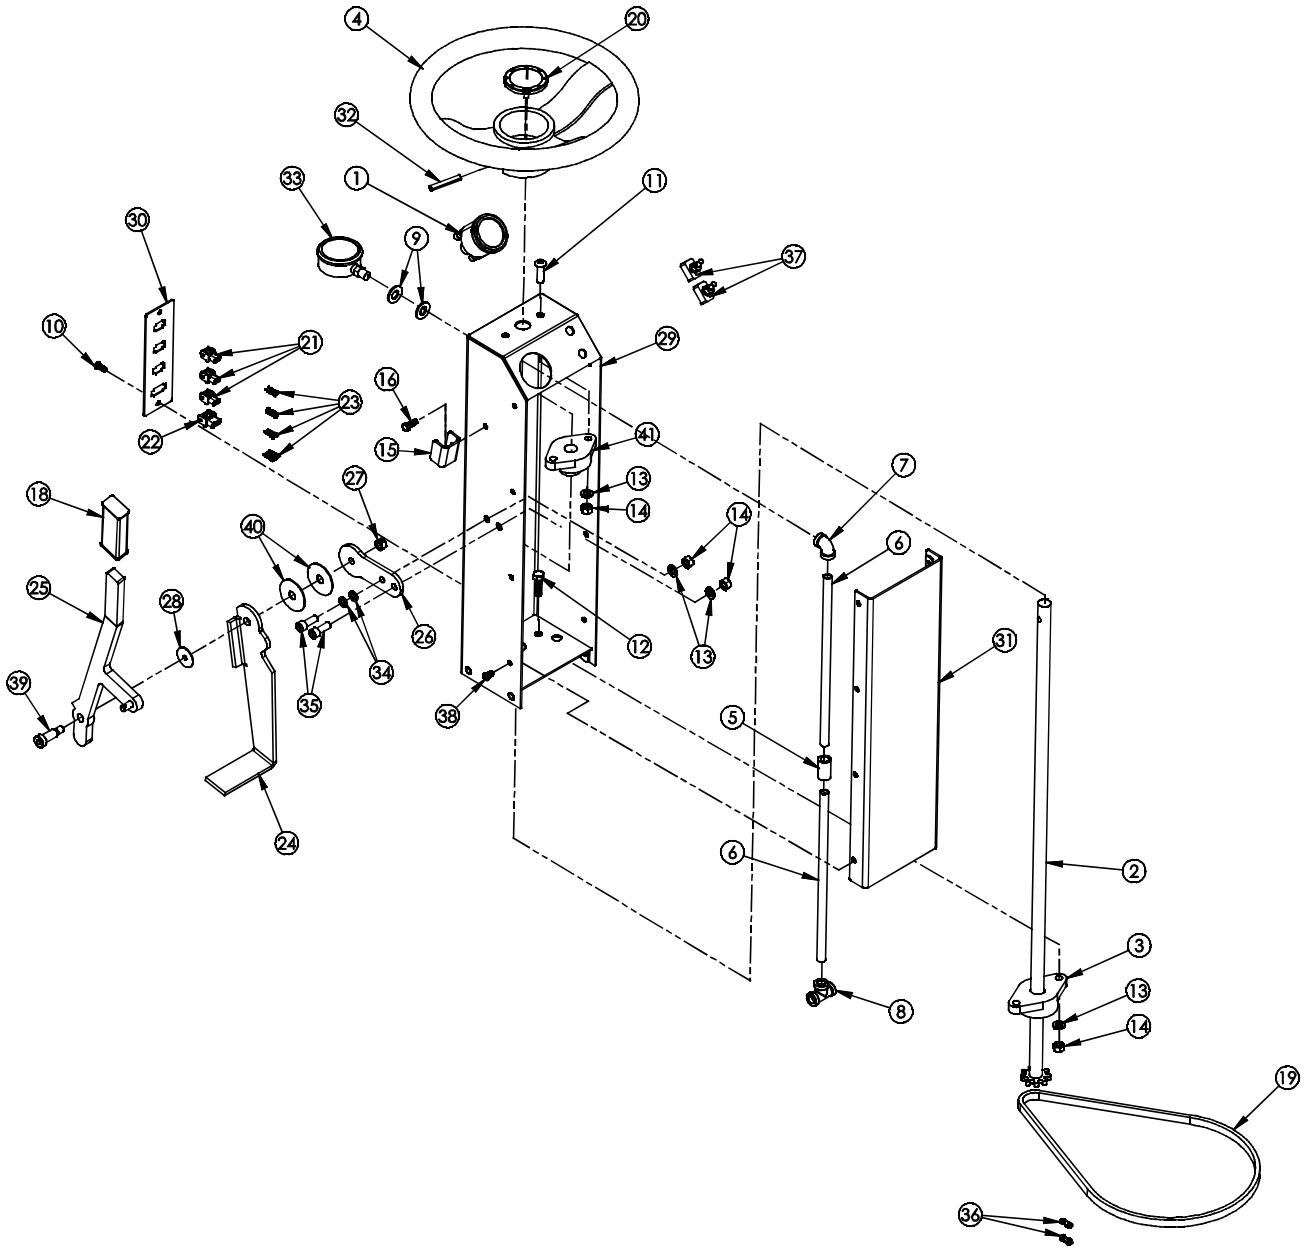

Standard Parts

Front Steering Pod Group

Standard Parts

Front Steering Pod Group

IP-00002

Ref.	Part	Description	QTY.
1	KR-01375	VOLTMETER	1
2	KR-29999	STEERING SHAFT ASSY	2
3	KR-00876	LOWER BEARING	1
4	KR-01193	STEERING WHEEL	1
5	KR-00421	FITTING COUPLING	1
6	KR-01006	PIPE	1
7	KR-00471	FITTING ELL	1
8	KR-01256	FITTING TEE	1
9	KR-03136	WASHER	2
10	KR-03186	BOLT	1
11	KR-03425	BOLT	1
12	KR-00185	BOLT	2
13	KR-00855	LOCKWASHER	2
14	KR-00948	NUT	
15	KR-00625	HANDLE REST	2
16	KR-03104	BOLT	8
17	KR-00853	LOCKWASHER	1
18	KR-00624	GRIP	1
19	KR-03441	CHAIN FC	1
20	KR-02823	CAP, STEERING WHEEL	1
21	KR-02910	CONNECTOR FEMALE 2	1
22	KR-02911	CONNECTOR FEMALE 3	1
23	KR-02917	CONNECTOR PIN MALE	3
24	KR-31175	PEDAL, LIFT	1
25	KR-41050	HANDLE, LIFT	9
26	KR-31174	MOUNT, LIFT HANDLE	1
27	KR-01975	REVNUT	1
28	KR-02339	FENDERWASHER	1
29	KR-41053	COLUMN	2
30	KR-31080	RECEPTICAL PLATE	1
31	KR-41054	COVER, COLUMN REAR	1
32	KR-02632	ROLL PIN	1
33	KR-02288	GAUGE, 300PSI	1
34	KR-03446	WASHER	1
35	KR-03131	BOLT	1
36	KR-01847	LINK, CHAIN	1
37	KR-01310	SWITCH, SPST	2
38	KR-03185	BOLT	2
39	KR-03122	BOLT, SHOULDER	1
40	KR-03396	FENDERWASHER	2
41	KR-01956	BEARING, UPPER	6