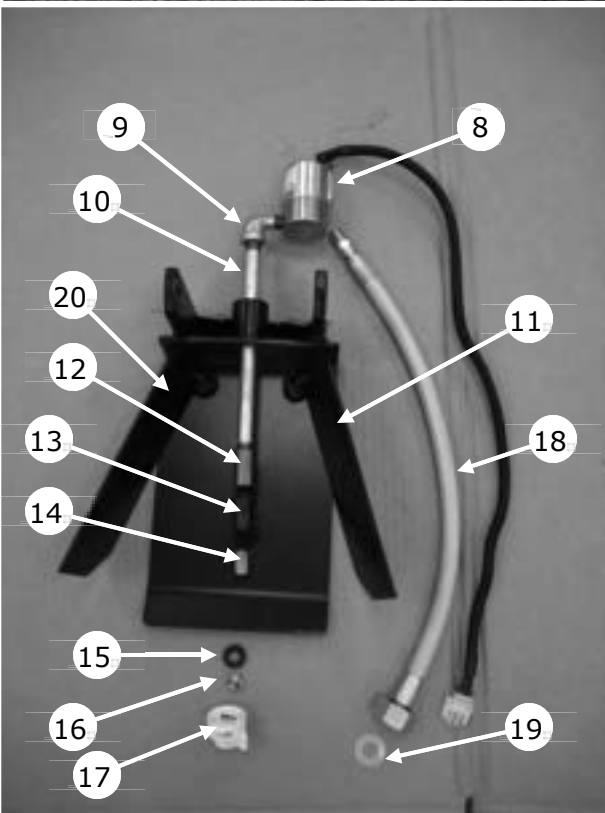

Accessories

Line Cutter/Painter (LC1) 1 of 2

Accessories

Line Cutter/Painter (LC1) 1 of 2

Ref.	Part No.	Description	Qty.
1	KR-02703	SPACER, 1" THICK	1
2	KR-02829	ZERK	1
3	KR-02702	SPACER, 1/2 " THICK	3
4	KR-02345	FORK ASSY	1
5	KR-00828	WHEEL AND TIRE	1
6	KR-02715	BLADE GUARD	1
7	KR-02503	BELT GUARD	1
8	KR-02960	SOLENOID ASSY	1
9	KR-00469	FITTING, E90	1
10	KR-00926	PIPE	1
11	KR-00985	FLAP, RT SIDE, PAINTER	1
12	KR-00421	UNION	1
13	KR-02858	NOZZLE BODY	1
14	KR-02862	CHECK VALVE / SCREEN	1
15	KR-00300	GASKET	1
16	KR-02861	SPRAY TIP, STAINLESS	1
17	KR-02860	CAP, HIGH PRESSURE	1
18	KR-03491	SOLENOID HOSE ASSY	1
19	KR-02313	SOLENOID HOSE WASHER	1
20	KR-03490	FLAP, LT SIDE, PAINTER	1
21	KR-02845	FITTING, QUICK CONNECT, MALE	1
22	KR-02846	FITTING, QUICK CONNECT, FEMALE	1
23	KR-02922	FITTING, TEE	2
24	KR-02926	FITTING, E90	2
25	KR-02925	FITTING, SWIVEL	1
26	KR-02923	FITTING, SWIVEL	2
27	KR-02927	HOSE, HYD	1
28	KR-02197	HOSE, HYD	2
29	KR-02924	CHECK VALVE	1
30	KR-02060	BEARING	2
30A	KR-00889	SHIM, FOR CLEARANCE	6
31	KR-00143	BOLT, AXLE	1
32	KR-00533	WASHER	4
33	KR-00850	REVNUT	1
34	KR-02173	CLIP, HAIRPIN	1