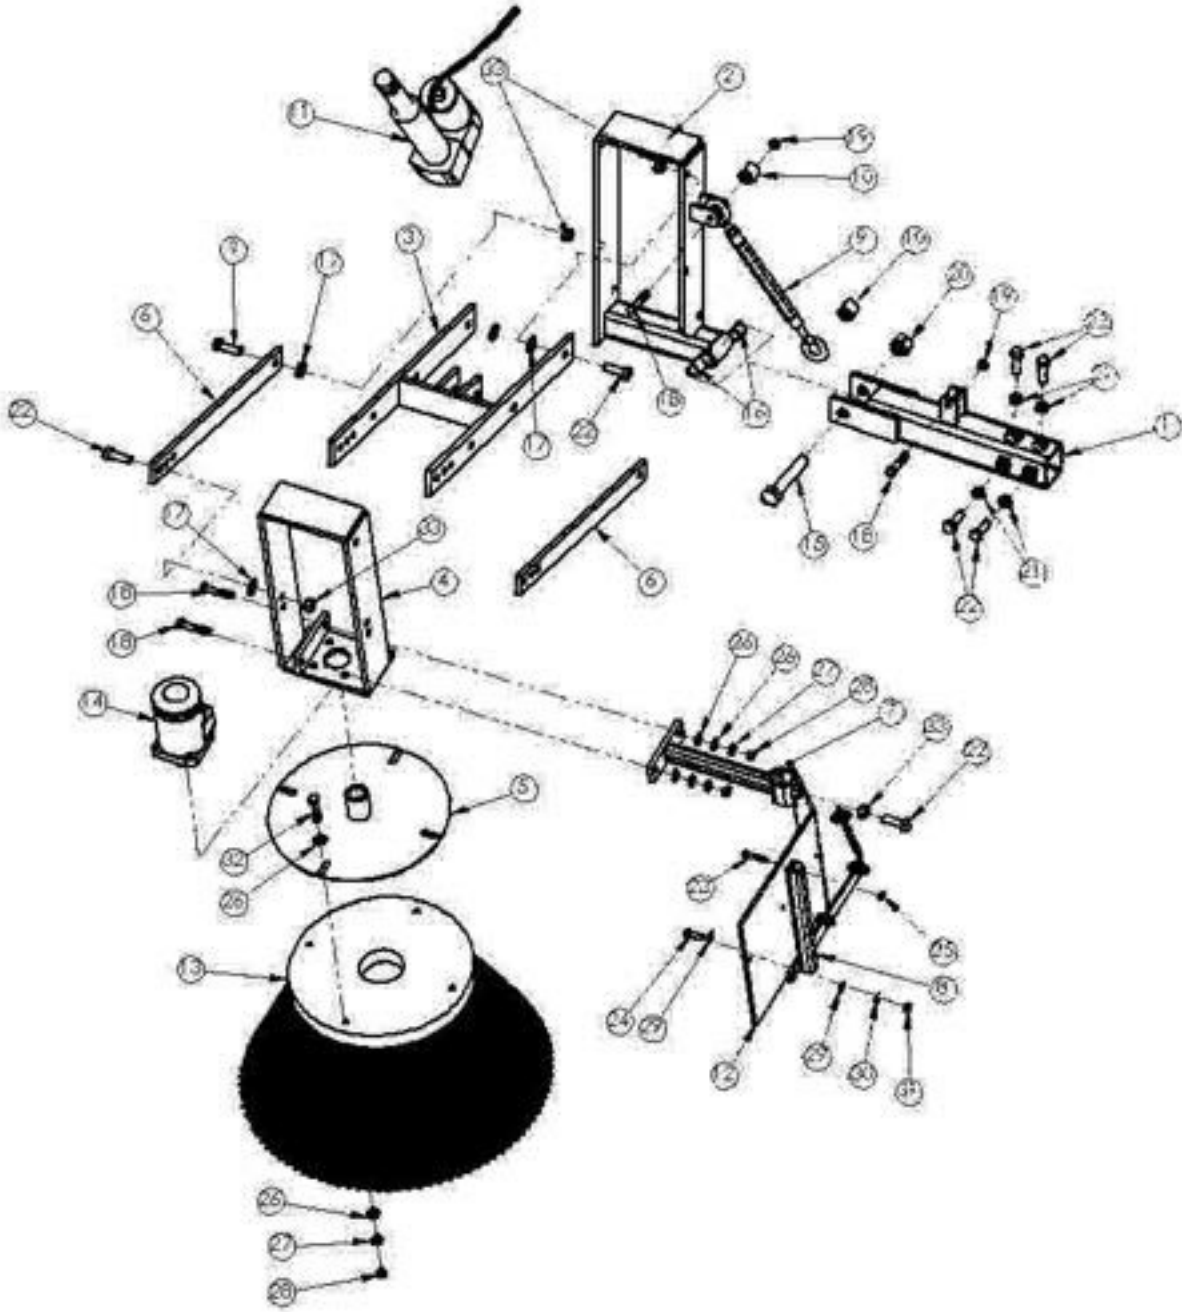

Accessories

Ridge Remover (RR1)

Accessories

Ridge Remover (RR1)

IP-00047

Ref.	Part No.	Description	Qty.
1	KR-00287	BUMPER MOUNT	1
2	KR-01058	FRAME, REAR	1
3	KR-00589	FRAME H	1
4	KR-00270	FRAME, FORWARD	1
5	KR-02447	DISK, BROOM MOUNT	1
6	KR-00993	PARALLEL ARM	2
7	KR-02586	SHIELD ARM	1
8	KR-02587	SHIELD FRAME	1
9	KR-02404	TURNBARREL	1
10	KR-02707	SPACER	2
11	KR-01864	ACTUATOR	1
12	KR-00435	SHIELD	1
13	KR-00260	BRUSH	1
14	KR-00773	MOTOR	1
15	KR-00965	BEARING	2
16	KR-02878	BOLT	1
17	KR-02945	FENDERWASHER	
18	KR-00169	BOLT	4
19	KR-01975	REVNUT	2
20	KR-02066	REVNUT	4
21	KR-00962	JAMNUT	4
22	KR-00148	BOLT	8
23	KR-00158	BOLT	4
24	KR-00177	BOLT	4
25	KR-01974	REVNUT	4
26	KR-00539	WASHER	12
27	KR-00855	LOCKWASHER	6
28	KR-00948	NUT	6
29	KR-00541	WASHER	8
30	KR-00856	LOCKWASHER	4
31	KR-00957	NUT	4
32	KR-00168	BOLT	4
33	KR-00948	NUT	10
34	KR-00204	HYDRAULIC HOSE	2
35	KR-02846	FEMALE QD	1
36	KR-02845	MALE QD	1