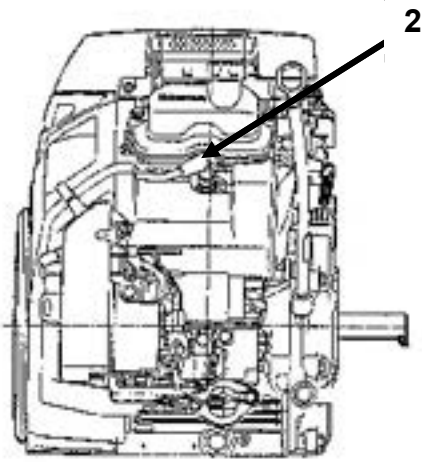

Standard Parts

GX610 Engine Parts Group

Standard Parts

GX610 Engine Parts Group

Ref.	Part Number	Description	QTY
1	KR-03097	OIL FILTER	1
2	KR-03433	SPARK PLUG	2
3	KR-03039	FUEL FILTER	1
4	KR-03038	AIR FILTER FOAM	1
5	KR-03037	AIR FILTER PAPER	1
6	KR-01914	WASHER	1
7	KR-01913	DRAIN PLUG	1