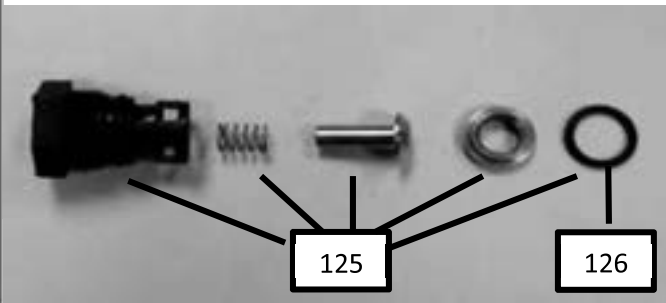

Fig #	Part Number	Description
20	KR-03267	PISTON PIN
27	KR-03351	RETAINING BOLT
28	KR-03352	PLATE
30	KR-03266	PISTON RING
32	KR-03265	PISTON SLEEVE
33	KR-03053	O-RING, SIGHT GLASS
34	KR-03050	OIL SIGHT GLASS
36	KR-03358	O-RING
37	KR-03357	RING NUT
62	KR-03051	CAP
104	KR-02165	ELBOW
124	KR-02902	HEAD
125	KR-02164	VALVE KIT,
127	KR-03052	O-RING
	KR-02821	DIAPHRAM KIT
	KR-02820	O-RING KIT
	KR-03054	OIL SIGHT GLASS KIT, INCLUDES 34, ,127 AND 62